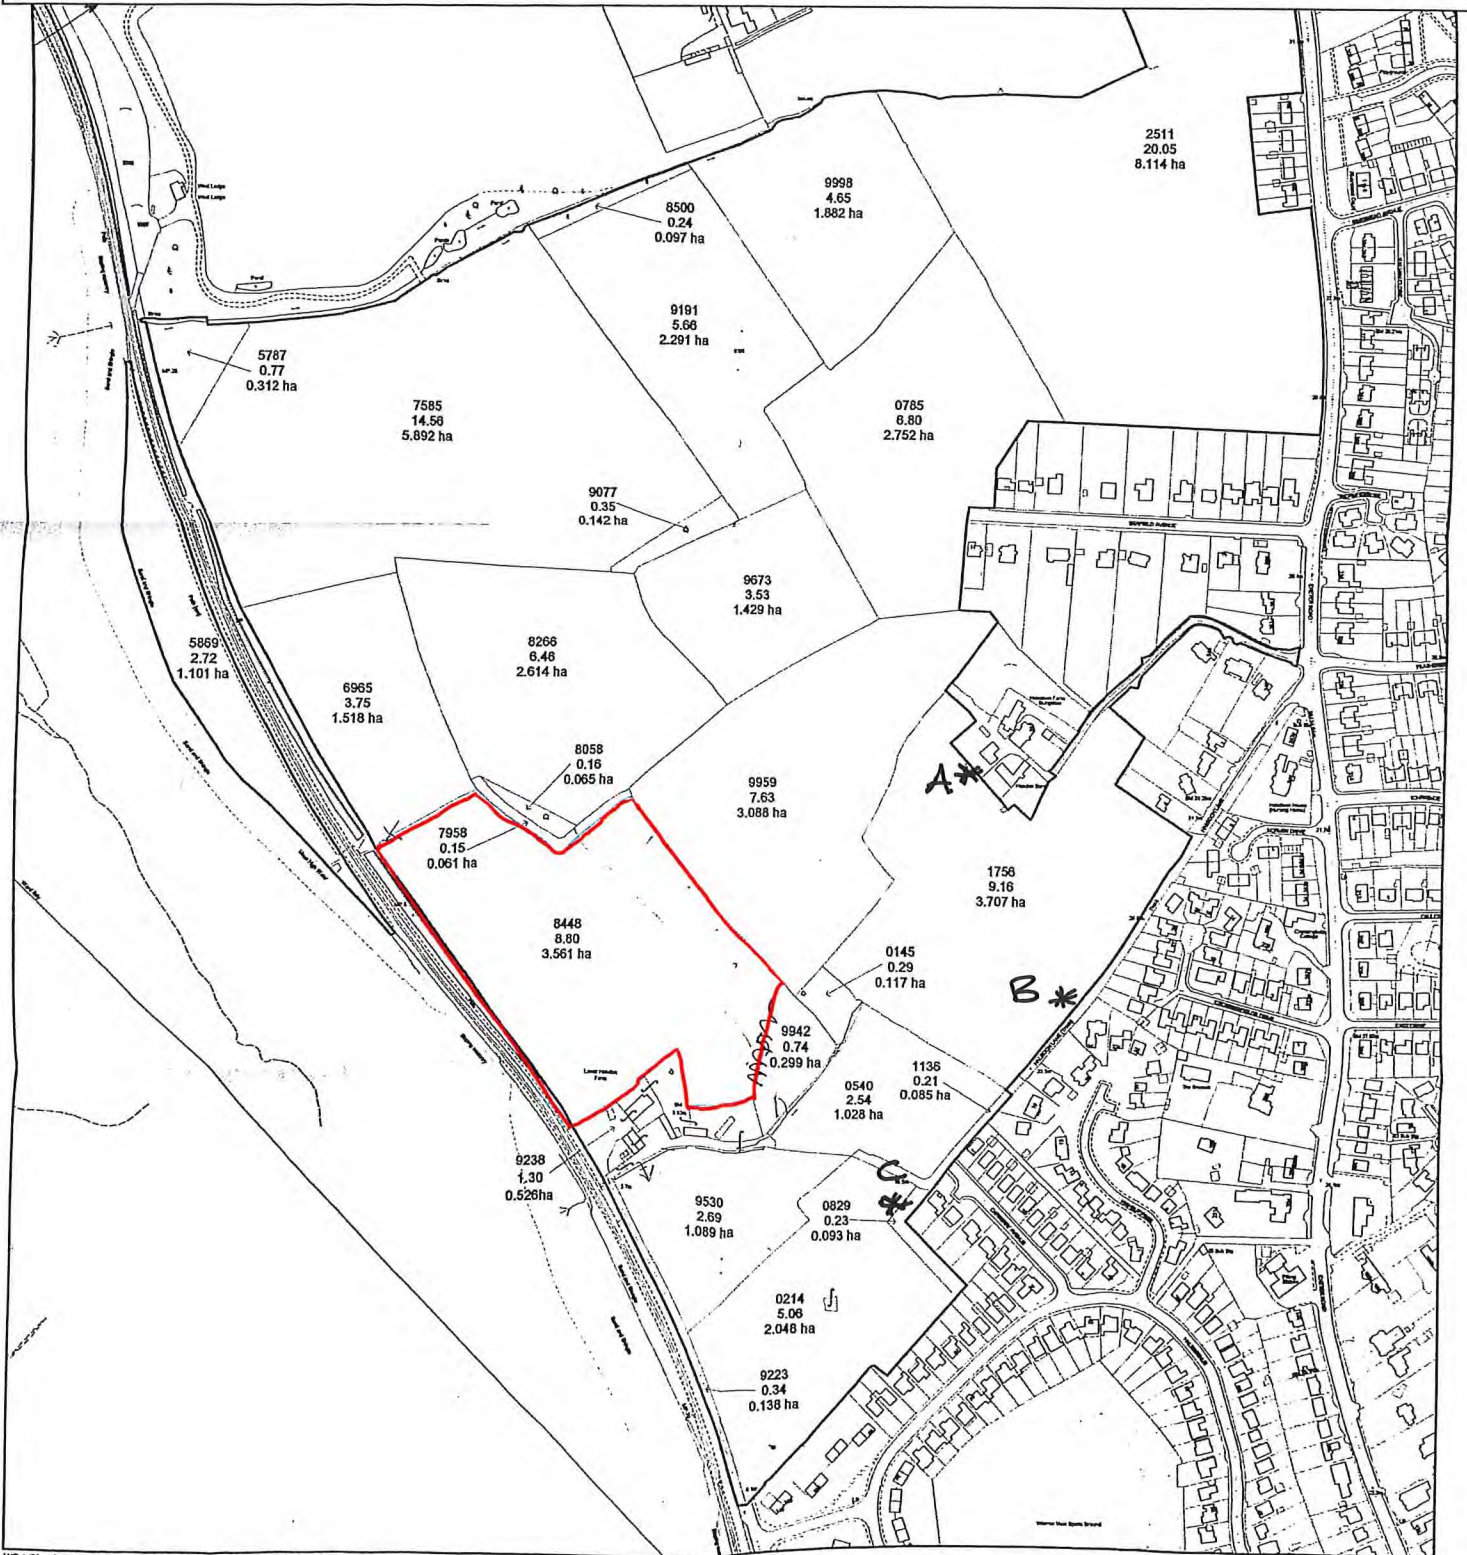

MAP SHOWING AREA OF PREMISES FOR THE SITE OF LICENSABLE
ACTIVITIES FOR H-FEST FESTIVAL
30TH AUGUST - 1ST SEPTEMBER

LOWER HALSFORD FARM. MUDBANK LANE EXMOUTH EX8 3FG